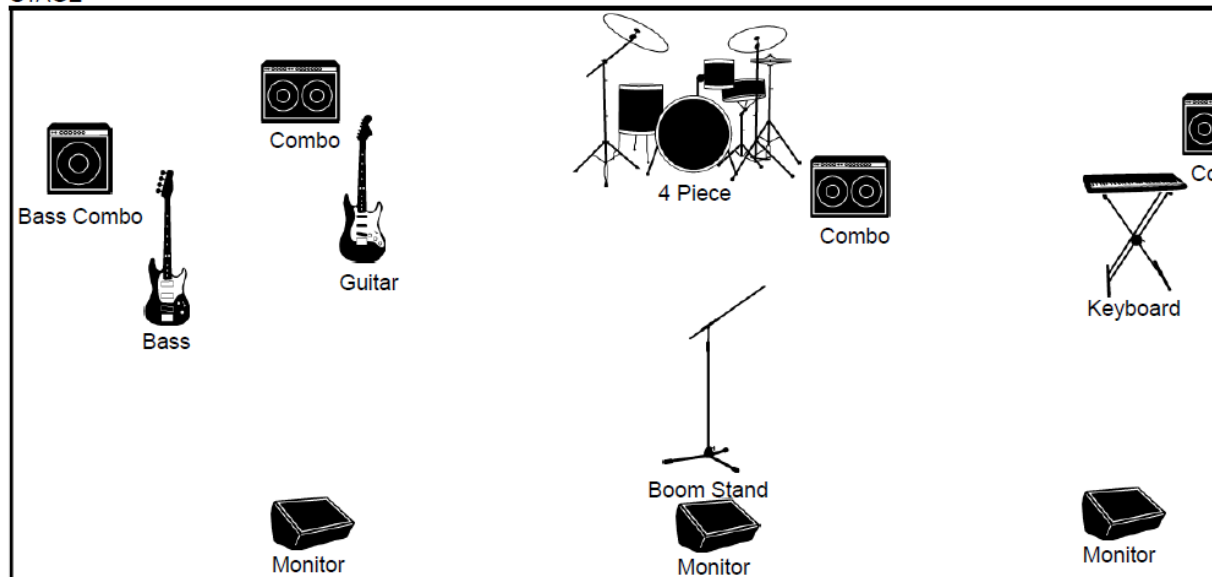

Stage Plot & Tech Rider

STAGE

INPUT LIST

1	Kick	Telefunken M82	Shure Beta 52
2	Snare	Telefunken H81	Shure SM57
3	Hi-hat	Telefunken M60	Shure SM81
4	T1	Telefunken SH80	Shure Beta 56
5	T2	Telefunken SH80	Shure Beta 56
6	T3	Telefunken SH80	Shure Beta 56
7	OH	Telefunken M60	Shure SM81
8	OH	Telefunken M60	Shure SM81
9	Bass	Telefunken DI	Shure Radial J
10	Guitar	Telefunken DI (or mic)	Shure SM57
11	Violin	Telefunken DI	Shure SM57
12	Keyboard L	Telefunken DI	Shure Radial J48
13	Keyboard R	Telefunken DI	Shure Radial J48
14	Vox	Telefunken M80	Shure Beta 58
15	Drum Vox	Telefunken M80	Shure Beta58